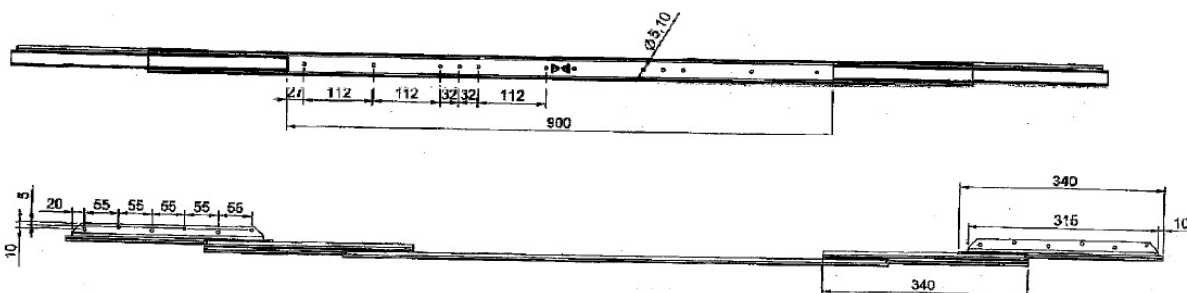

PRODUCT SHEET

Description:

Table Extension 9097-S, Opening 1060mm, F/Sliding Top, ZPL, Closed: 900mm, Wing Size: 315mm, Total Length When Open: 1735mm, Load Capacity: 90 KG

Item number:

24.05.100-1

Units	Box	Carton	HS Code	Barcode
Pair	1	1	8302420090	 5704866088985

metal ball-retainer: 3 Segments
open length: ca.1128mm

Item NO 2405.100-1

SISO A/S

Mileparken 11
DK-2740 Skovlunde
Denmark
VAT: DK 24786013

Phone +45 45 830 900

www.siso.dk
siso@siso.dk

Danske Bank
Nytorv Branch
Copenhagen
SWIFT: DABADKKK