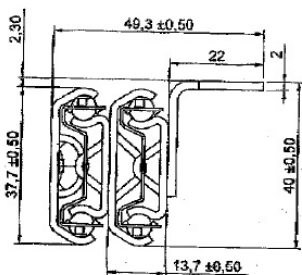

PRODUCT SHEET

Description:

Table Extension 9097-S, Opening 1060mm, F/Sliding Top, ZPL, Closed: 900mm, Wing Size: 315mm, Total Length When Open: 1735mm, Load Capacity: 90 KG

Item number:

24.05.100-1

Units	Box	Carton	HS Code	Barcode
Pair	1	1	8302420090	 5704866088985

metal ball-retainer: 3 Segments
open length: ca.1128mm

Item NO 2405.100-1

SISO A/S

Mileparken 11
DK-2740 Skovlunde
Denmark
VAT: DK 24786013

Phone +45 45 830 900

www.siso.dk
siso@siso.dk

Danske Bank
Nytorv Branch
Copenhagen
SWIFT: DABADKKK